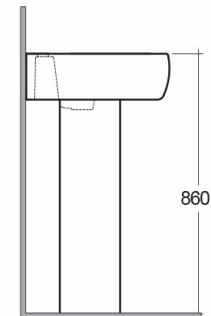

### Technical specifications

|                 |                                  |
|-----------------|----------------------------------|
| Dimensions:     | 600 x 470 mm                     |
| Weight:         | 28 Kg                            |
| Color:          | Alpine White                     |
| Shape of basin: | Rounded Rectangle                |
| Overflow hole:  | yes                              |
| Suites:         | <a href="#">RAK-METROPOLITAN</a> |

| Code      | Name                         |
|-----------|------------------------------|
| MEWB00001 | METROPOLITAN WASH BASIN 60CM |
| MEPD00001 | MISTRAL PEDESTAL             |

Dimensions: All dimensions in mm tolerance  $\pm 5\%$  for below 200mm and  $\pm 3\%$  for above 200mm.