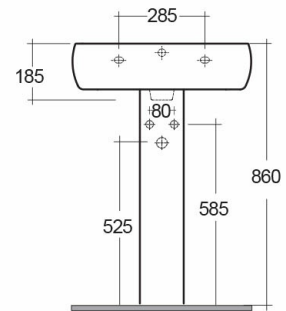

### Technical specifications

|                 |                                  |
|-----------------|----------------------------------|
| Dimensions:     | 600 x 470 mm                     |
| Weight:         | 28 Kg                            |
| Color:          | Alpine White                     |
| Shape of basin: | Rounded Rectangle                |
| Overflow hole:  | yes                              |
| Suites:         | <a href="#">RAK-METROPOLITAN</a> |

| Code      | Name                         |
|-----------|------------------------------|
| MEWB00001 | METROPOLITAN WASH BASIN 60CM |
| MEPD00001 | MISTRAL PEDESTAL             |

Dimensions: All dimensions in mm tolerance  $\pm 5\%$  for below 200mm and  $\pm 3\%$  for above 200mm.