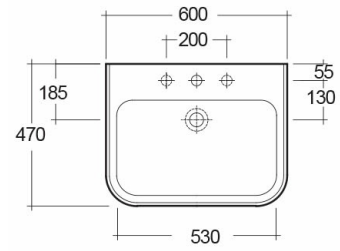

### Technical specifications

|                 |                                  |
|-----------------|----------------------------------|
| Dimensions:     | 600 x 470 mm                     |
| Weight:         | 28 Kg                            |
| Color:          | Alpine White                     |
| Shape of basin: | Rounded Rectangle                |
| Overflow hole:  | yes                              |
| Suites:         | <a href="#">RAK-METROPOLITAN</a> |

| Code      | Name                         |
|-----------|------------------------------|
| MEWB00001 | METROPOLITAN WASH BASIN 60CM |
| MEPD00001 | MISTRAL PEDESTAL             |

Dimensions: All dimensions in mm tolerance  $\pm 5\%$  for below 200mm and  $\pm 3\%$  for above 200mm.