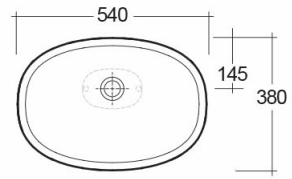

RAK-MORNING

Wash basin | Counter Top

RAK
CERAMICS

Technical specifications

Dimensions:	380 x 540 mm
Weight:	9 Kg
Color:	Alpine White
Shape of basin:	Oval
Suites:	RAK-MORNING

Code	Name
MORCT5400AWHA	MORNING WASH BASIN COUNTER TOP 54CM

Dimensions: All dimensions in mm tolerance $\pm 5\%$ for below 200mm and $\pm 3\%$ for above 200mm.

Note: Due to a continuing development programme to improve design and performance, the manufacturer reserves all rights to vary specifications without prior information.