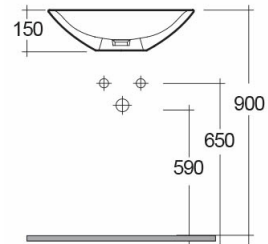

RAK-MORNING

Wash basin | Counter Top

RAK
CERAMICS

Technical specifications

Dimensions:	380 x 540 mm
Weight:	9 Kg
Color:	Alpine White
Shape of basin:	Oval
Suites:	RAK-MORNING

Code	Name
MORCT5400AWHA	MORNING WASH BASIN COUNTER TOP 54CM

Dimensions: All dimensions in mm tolerance $\pm 5\%$ for below 200mm and $\pm 3\%$ for above 200mm.

Note: Due to a continuing development programme to improve design and performance, the manufacturer reserves all rights to vary specifications without prior information.