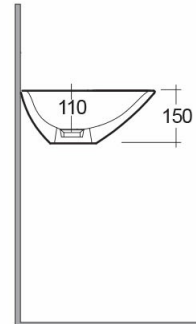

RAK-MORNING

Wash basin | Counter Top

RAK
CERAMICS

Technical specifications

Dimensions:	380 x 540 mm
Weight:	9 Kg
Color:	Alpine White
Shape of basin:	Oval
Suites:	RAK-MORNING

Code	Name
MORCT5400AWHA	MORNING WASH BASIN COUNTER TOP 54CM

Dimensions: All dimensions in mm tolerance $\pm 5\%$ for below 200mm and $\pm 3\%$ for above 200mm.

Note: Due to a continuing development programme to improve design and performance, the manufacturer reserves all rights to vary specifications without prior information.