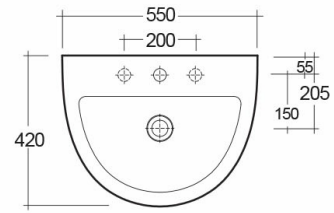

RAK-MORNING

Wash basin | Wall Hung

RAK
CERAMICS

Technical specifications

Dimensions: 442 x 550 mm

Weight: 12 Kg

Color: Alpine White

Shape of basin: Oval

Overflow hole: yes

Suites: [RAK-MORNING](#)

Code	Name
MORWB5501AWHA	MORNING WASH BASIN WALL HUNG 55CM

Dimensions: All dimensions in mm tolerance $\pm 5\%$ for below 200mm and $\pm 3\%$ for above 200mm.

Note: Due to a continuing development programme to improve design and performance, the manufacturer reserves all rights to vary specifications without prior information.