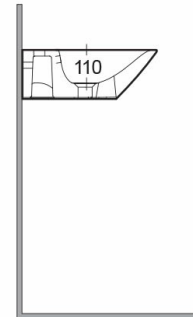

RAK-MORNING

Wash basin | Wall Hung

RAK
CERAMICS

Technical specifications

Dimensions: 442 x 550 mm

Weight: 12 Kg

Color: Alpine White

Shape of basin: Oval

Overflow hole: yes

Suites: [RAK-MORNING](#)

Code	Name
MORWB5501AWHA	MORNING WASH BASIN WALL HUNG 55CM

Dimensions: All dimensions in mm tolerance $\pm 5\%$ for below 200mm and $\pm 3\%$ for above 200mm.

Note: Due to a continuing development programme to improve design and performance, the manufacturer reserves all rights to vary specifications without prior information.