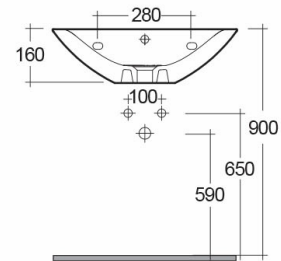

RAK-MORNING

Wash basin | Wall Hung

RAK
CERAMICS

Technical specifications

Dimensions: 442 x 550 mm

Weight: 12 Kg

Color: Alpine White

Shape of basin: Oval

Overflow hole: yes

Suites: [RAK-MORNING](#)

Code	Name
MORWB5501AWHA	MORNING WASH BASIN WALL HUNG 55CM

Dimensions: All dimensions in mm tolerance $\pm 5\%$ for below 200mm and $\pm 3\%$ for above 200mm.

Note: Due to a continuing development programme to improve design and performance, the manufacturer reserves all rights to vary specifications without prior information.