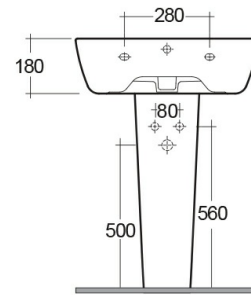

RAK-ONE

Wash basin | Pedestal

RAK
CERAMICS

Technical specifications

Dimensions:	600 x 460 mm
Weight:	31 Kg
Color:	Alpine White
Shape of basin:	Rounded Rectangle
Overflow hole:	yes
Suites:	RAK-ONE

Code	Name
ONWB00002	ONE WASH BASIN 60CM
ONPD00001	ONE PEDESTAL

Dimensions: All dimensions in mm tolerance $\pm 5\%$ for below 200mm and $\pm 3\%$ for above 200mm.

Note: Due to a continuing development programme to improve design and performance, the manufacturer reserves all rights to vary specifications without prior information.