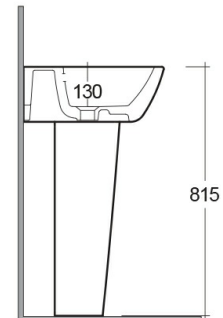

RAK-ONE

Wash basin | Pedestal

RAK
CERAMICS

Technical specifications

Dimensions:	600 x 460 mm
Weight:	31 Kg
Color:	Alpine White
Shape of basin:	Rounded Rectangle
Overflow hole:	yes
Suites:	RAK-ONE

Code	Name
ONWB00002	ONE WASH BASIN 60CM
ONPD00001	ONE PEDESTAL

Dimensions: All dimensions in mm tolerance $\pm 5\%$ for below 200mm and $\pm 3\%$ for above 200mm.

Note: Due to a continuing development programme to improve design and performance, the manufacturer reserves all rights to vary specifications without prior information.