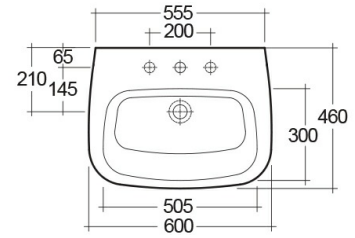

RAK-ONE

Wash basin | Pedestal

RAK
CERAMICS

Technical specifications

Dimensions:	600 x 460 mm
Weight:	31 Kg
Color:	Alpine White
Shape of basin:	Rounded Rectangle
Overflow hole:	yes
Suites:	RAK-ONE

Code	Name
ONWB00002	ONE WASH BASIN 60CM
ONPD00001	ONE PEDESTAL

Dimensions: All dimensions in mm tolerance $\pm 5\%$ for below 200mm and $\pm 3\%$ for above 200mm.

Note: Due to a continuing development programme to improve design and performance, the manufacturer reserves all rights to vary specifications without prior information.