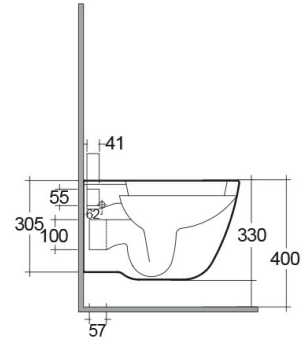

RAK-ONE

Wall Hung | Water Closet

RAK
CERAMICS

Technical specifications

Dimensions:	520 x 365 mm
Weight:	22 Kg
Color:	Alpine White
Trap type:	P Trap
Trapway type:	Concealed
Seat cover options:	Urea
Bowl shape:	Square
Soft close:	yes
Dual flush:	yes
Suites:	RAK-ONE

Code	Name
ONWC00003	ONE WATER CLOSET WALL HUNG 52CM

Dimensions: All dimensions in mm tolerance $\pm 5\%$ for below 200mm and $\pm 3\%$ for above 200mm.
Note: Due to a continuing development programme to improve design and performance, the manufacturer reserves all rights to vary specifications without prior information.
Please note accessories are for photographic use only.