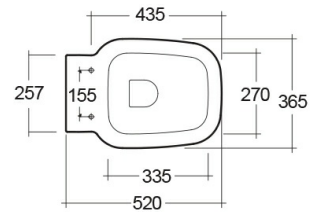

RAK-ONE

Wall Hung | Water Closet

RAK
CERAMICS

Technical specifications

Dimensions:	520 x 365 mm
Weight:	22 Kg
Color:	Alpine White
Trap type:	P Trap
Trapway type:	Concealed
Seat cover options:	Urea
Bowl shape:	Square
Soft close:	yes
Dual flush:	yes
Suites:	RAK-ONE

Code	Name
ONWC00003	ONE WATER CLOSET WALL HUNG 52CM

Dimensions: All dimensions in mm tolerance $\pm 5\%$ for below 200mm and $\pm 3\%$ for above 200mm.
Note: Due to a continuing development programme to improve design and performance, the manufacturer reserves all rights to vary specifications without prior information.
Please note accessories are for photographic use only.