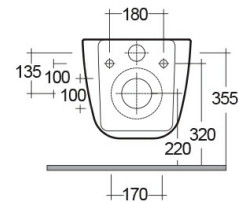

RAK-ONE

Wall Hung | Water Closet

RAK
CERAMICS

Technical specifications

Dimensions:	520 x 365 mm
Weight:	22 Kg
Color:	Alpine White
Trap type:	P Trap
Trapway type:	Concealed
Seat cover options:	Urea
Bowl shape:	Square
Soft close:	yes
Dual flush:	yes
Suites:	RAK-ONE

Code	Name
ONWC00003	ONE WATER CLOSET WALL HUNG 52CM

Dimensions: All dimensions in mm tolerance $\pm 5\%$ for below 200mm and $\pm 3\%$ for above 200mm.
Note: Due to a continuing development programme to improve design and performance, the manufacturer reserves all rights to vary specifications without prior information.
Please note accessories are for photographic use only.