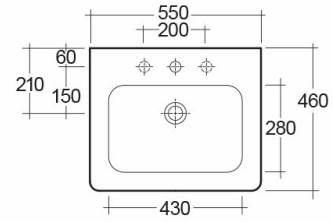

RAK-RESORT

Wash basin | Pedestal

RAK
CERAMICS

Technical specifications

Dimensions:	550 x 460 mm
Weight:	29 Kg
Color:	Alpine White
Shape of basin:	Rounded Rectangle
Overflow hole:	yes
Suites:	RAK-RESORT

Code	Name
REWB00002	RESORT WASH BASIN 55CM

Dimensions: All dimensions in mm tolerance $\pm 5\%$ for below 200mm and $\pm 3\%$ for above 200mm.
Note: Due to a continuing development programme to improve design and performance, the manufacturer reserves all rights to vary specifications without prior information.
Please note accessories are for photographic use only.