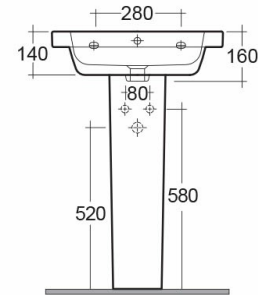

RAK-RESORT

Wash basin | Pedestal

RAK
CERAMICS

Technical specifications

Dimensions:	550 x 460 mm
Weight:	29 Kg
Color:	Alpine White
Shape of basin:	Rounded Rectangle
Overflow hole:	yes
Suites:	RAK-RESORT

Code	Name
REWB00002	RESORT WASH BASIN 55CM

Dimensions: All dimensions in mm tolerance $\pm 5\%$ for below 200mm and $\pm 3\%$ for above 200mm.
Note: Due to a continuing development programme to improve design and performance, the manufacturer reserves all rights to vary specifications without prior information.
Please note accessories are for photographic use only.