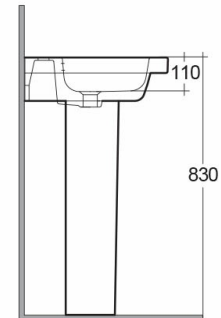

RAK-RESORT

Wash basin | Pedestal

RAK
CERAMICS

Technical specifications

Dimensions:	550 x 460 mm
Weight:	29 Kg
Color:	Alpine White
Shape of basin:	Rounded Rectangle
Overflow hole:	yes
Suites:	RAK-RESORT

Code	Name
REWB00002	RESORT WASH BASIN 55CM

Dimensions: All dimensions in mm tolerance $\pm 5\%$ for below 200mm and $\pm 3\%$ for above 200mm.
Note: Due to a continuing development programme to improve design and performance, the manufacturer reserves all rights to vary specifications without prior information.
Please note accessories are for photographic use only.