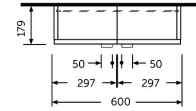

RAK-JOY - JOYMC06002

Mirror Cabinet Unit, Mirror

Technical specifications

Dimensions:	600 x 179 mm
Color:	Mirror
Suites:	RAK-JOY

Code	Name
JOYMC06002	60CM Mirror Cabinet Unit

Dimensions: All dimensions in mm tolerance $\pm 5\%$ for below 200mm and $\pm 3\%$ for above 200mm.