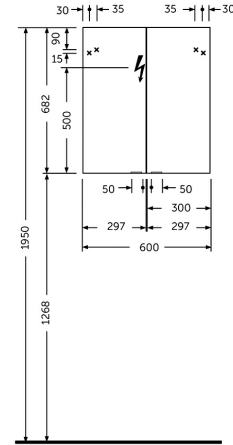

RAK-JOY - JOYMC06002

Mirror Cabinet Unit, Mirror

Technical specifications

Dimensions:	600 x 179 mm
Color:	Mirror
Suites:	RAK-JOY

Code	Name
JOYMC06002	60CM Mirror Cabinet Unit

Dimensions: All dimensions in mm tolerance $\pm 5\%$ for below 200mm and $\pm 3\%$ for above 200mm.