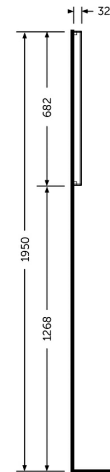

RAK-JOY - JOYMR06068LED
RAK-JOY - JOYMR06068LED Mirrors

Technical specifications

Dimensions:	682 x 600 x 32 mm
Color:	Mirror
Light:	Yes
Cable:	NA
Demister Pad:	yes
Suites:	RAK-JOY

Dimensions: All dimensions in mm tolerance $\pm 5\%$ for below 200mm and $\pm 3\%$ for above 200mm.

Note: Due to a continuing development programme to improve design and performance, the manufacturer reserves all rights to vary specifications without prior information.

Please note accessories are for photographic use only.