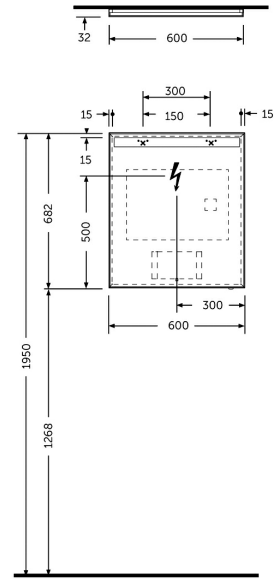

RAK-JOY - JOYMR06068LED
RAK-JOY - JOYMR06068LED Mirrors

Technical specifications

Dimensions:	682 x 600 x 32 mm
Color:	Mirror
Light:	Yes
Cable:	NA
Demister Pad:	yes
Suites:	RAK-JOY

Dimensions: All dimensions in mm tolerance $\pm 5\%$ for below 200mm and $\pm 3\%$ for above 200mm.