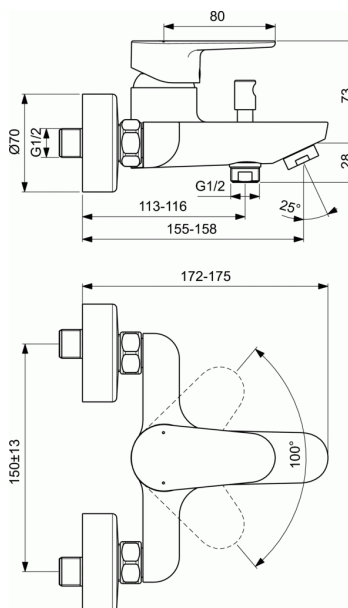

CERAFINE O

Exposed bath & shower mixer

Exposed bath & shower mixer

38 mm ceramic cartridge FirmaFlow® with hot water limiter

Metal handle with red and blue indicator

Check valve

Standard S-connections

Aerator Perlator

* U4 = Matt black/chrome, AA = Chrome