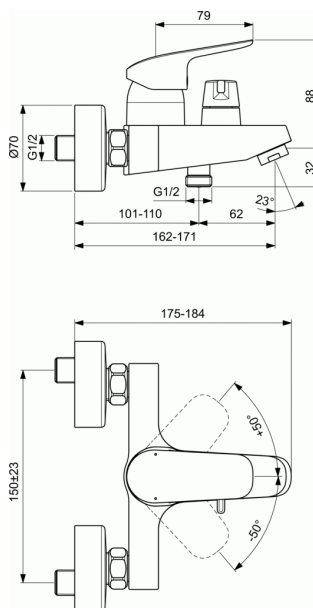

CERAFLEX

Exposed bath & shower mixer

Exposed bath & shower mixer

- 38 mm cartridge FirmaFlow® ISI with hot water limiter, with Click technology
- Brass cast body
- Manual ceramic diverter intergrated into the body
- Metal handle with red and blue colour indication - printed on handle
- S-connectors
- Perlator aerator
- Check valve
- Comply with EN817