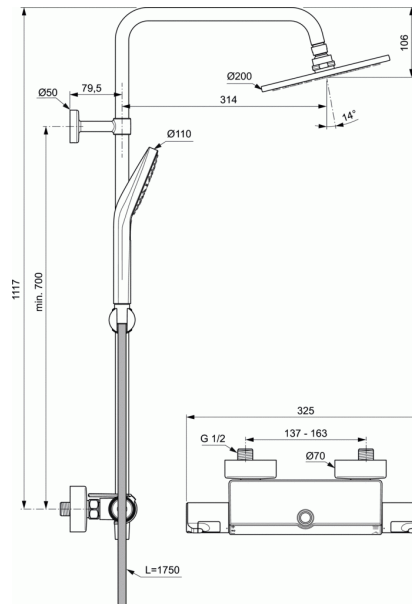

CERATHERM T50

Shower system with exposed thermostatic mixer and wrap over shelf

Shower system with exposed thermostatic mixer and wrap over shelf

- Ceratherm T50 exposed shower thermostatic mixer
 - Standard S-connectors
 - IS Thermostatic cartridge new technology
 - Ceramic valve G1/2 180°
 - Cool body technology
 - Fin Metal handles with hot water at 40°C stop button and 50% water volume stop button
 - Non return valve
 - Plastic wrap over shelf accessory - Chrome plated
 - Metal shower head Ø200 mm with 12 l/min water flow limiter
 - 110 mm 3F Idealrain Evo Round hand shower with 8 l/min water flow limiter
 - Vertically adjustable wall bracket for fixation to the wall
 - 1750 mm Idealflex shower hose
- Comply with EN 1111

Optional equipment: □

- Riser rail extension 150 mm A861379AA
- Riser rail extension 300 mm A861380AA

FINISHES*

AA

* AA = Chrome