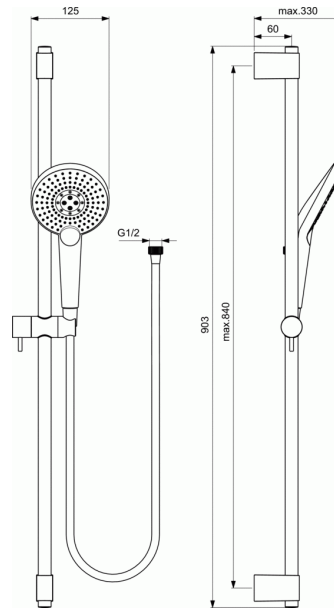

## Round Hand shower 125 mm and Rail kit 900 mm

### Round Hand shower 125 mm and Rail kit 900 mm

- 900 mm sliding bar with metal brackets
- Metal rail and hand shower holder for added strength and durability
- Easy to use metal control handle
- 1750 mm IDEALFLEX shower hose
- Hand shower 125 mm
- 3 spray modes, activated with push button:
  - Rain
  - Drop-jet
  - Massage
- Flow rate limiter 8 l/min
- IS logo on the body
- Water pressure more than 0.1 Bar