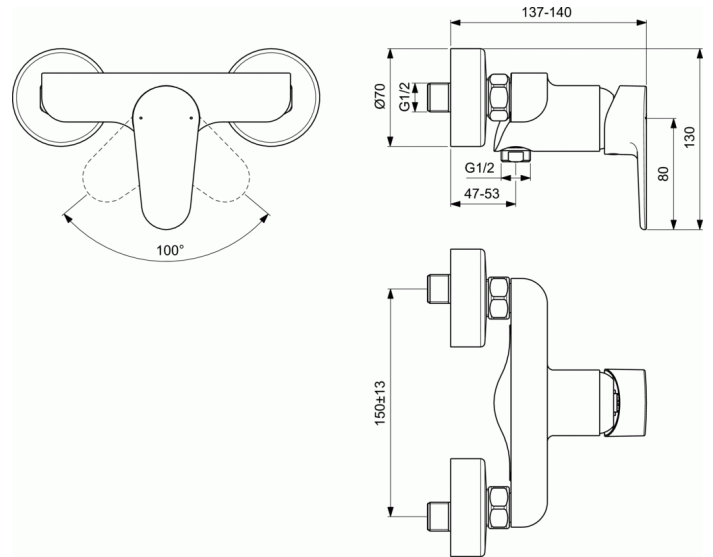

CERAFINE O

Exposed shower mixer

Exposed shower mixer

38 mm ceramic cartridge FirmaFlow® with hot water limiter

Metal handle with red and blue indicator

Check valve

Standard S-connections

Finishes:

- technology electroplating (AA)
 - technology powder coating (U4)
- Comply with EN817

FINISHES*

AA

U4

* AA = Chrome, U4 = Matt black/chrome