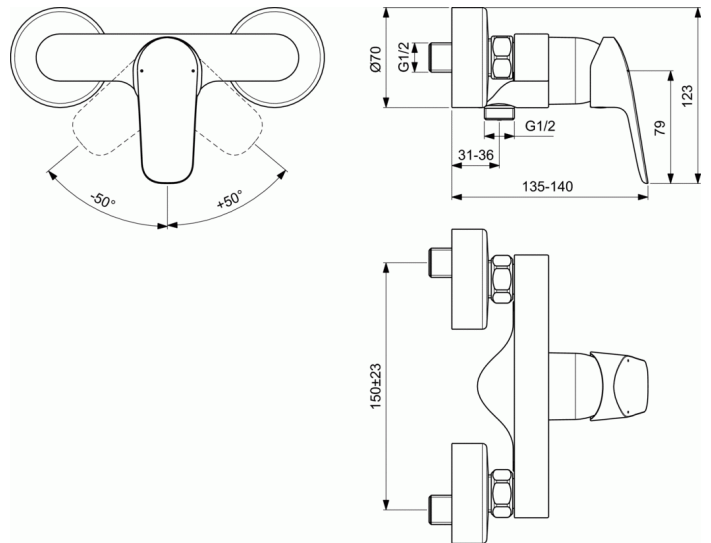

CERAFLEX

Exposed shower mixer

Exposed shower mixer

38 mm cartridge FirmaFlow® ISI with hot water limiter, with Click technology
Brass cast body
Metal handle with red and blue colour indication - printed on handle
Standard S-Connection
Check valve
Comply with EN817