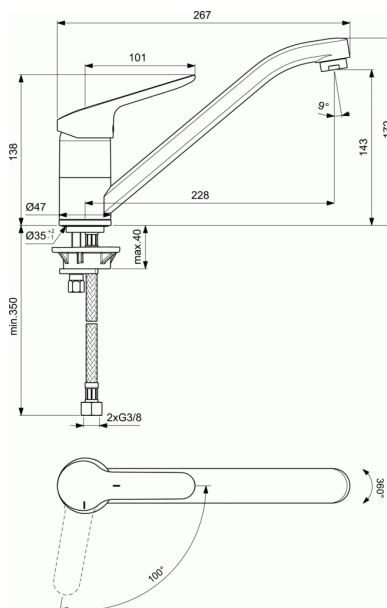

CERAFLEX

One-hole sink mixer BlueStart®

One-hole sink mixer BlueStart®

- Tubular spout
- Brass body with soldered tubular spout
- Metal handle with red and blue colour indication - printed on handle
- Cold water in central position BlueStart
- Aerator Perlator M24x1
- 38 mm cartridge FirmaFlow® with hot water limiter + Click technology
- Flexible hoses PEX G3/8"
- Easy-Fix system for installation with centering & sealing ring
- Comply with EN817