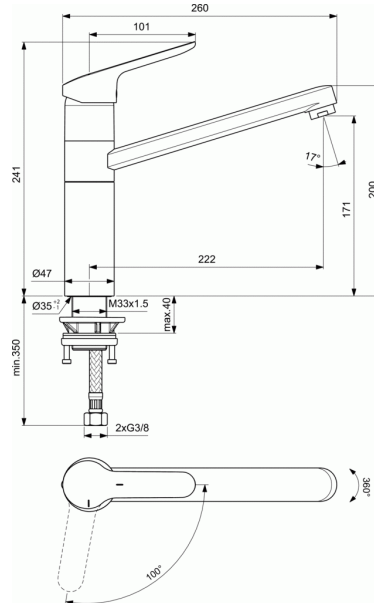

### One-hole sink mixer BlueStart®

- Tubular high attached spout
- Brass body with soldered high attached tubular spout
- Metal handle with red and blue colour indication - printed on handle
- Cold water in central position BlueStart
- Aerator Perlator M24x1
- 38 mm cartridge FirmaFlow® with hot water limiter + Click technology
- Flexible hoses PEX G3/8"
- Easy-Fix system for installation with centering & sealing ring
- Comply with EN817