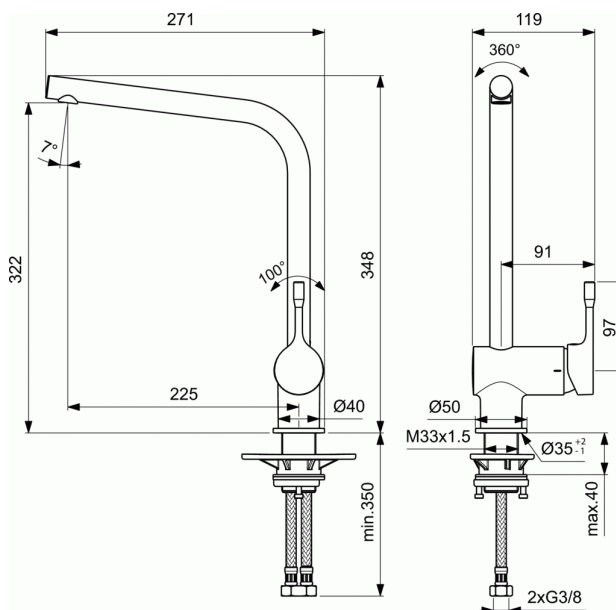

CERALOOK

One-hole sink mixer BlueStart®

One-hole sink mixer BlueStart®

- Brass body with L tubular spout
- Metal handle with red and blue colour indication - printed on handle
- Cold start indication in central position
- Hidden aerator
- 38 mm cartridge FirmaFlow® with hot water limiter + Click technology
- Flexible hoses PEX G3/8"
- Easy-Fix system for installation with centering & sealing ring
- Finish: Chrome
- Packaging: picture box
- Comply with EN817