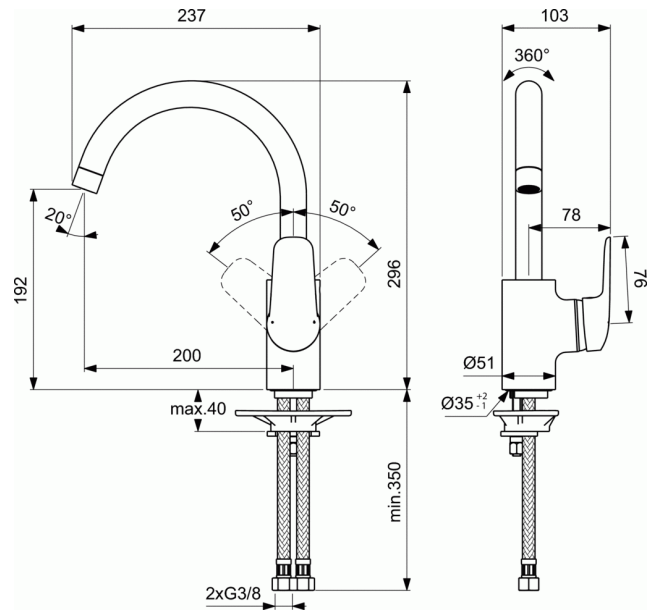

CERAFLEX

One-hole sink mixer

One-hole sink mixer

- Brass body with high swiveling tubular spout R200
- Metal handle with red and blue colour indication - printed on handle
- 40 mm IS cartridge with hot water limiter + Click technology
- Aerator Perlator
- Flexible hoses PEX G3/8"
- Easy-Fix system for installation with centering & sealing ring
- Comply with EN817