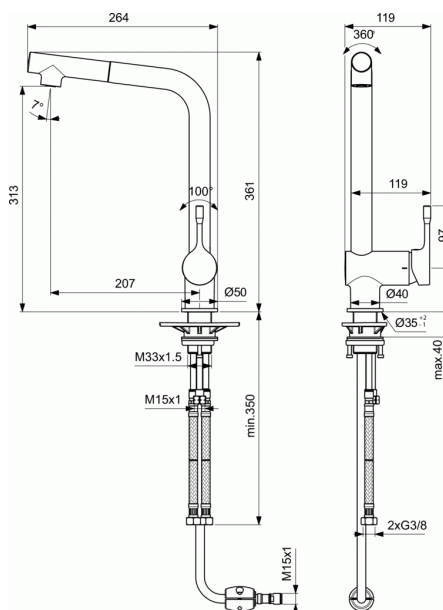

CERALOOK

One-hole sink mixer BlueStart®

One-hole sink mixer BlueStart®

- Brass body with pull-out 1-functional spray
- Metal handle with red and blue colour indication - printed on handle
- Cold start indication in central position
- Hidden aerator
- 38 mm cartridge FirmaFlow® with hot water limiter + Click technology
- Flexible hoses PEX G3/8"
- Easy-Fix system for installation with centering & sealing ring
- Finish: Chrome
- Packaging: picture box
- Comply with EN817