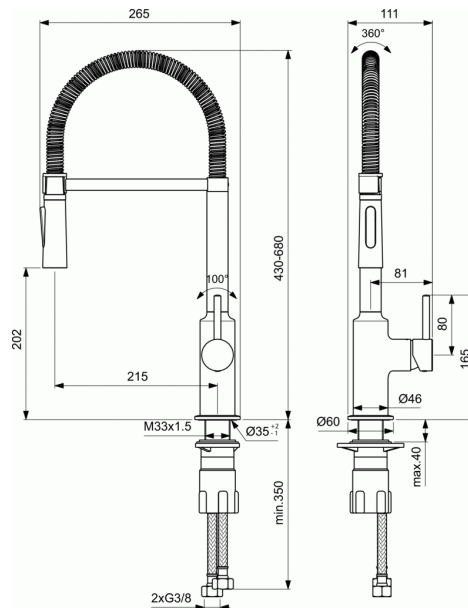

CERALOOK

One-hole SEMI PRO kitchen mixer

One-hole SEMI PRO kitchen mixer

- Multifunctional hand spray
- Metal handle with red and blue colour indication - printed on handle
- Hidden aerator
- 35 mm ceramic cartridge
- Flexible hoses PEX G3/8"
- Easy-Fix system for installation with centering & sealing ring
- Finish: Chrome
- Packaging: picture box
- Comply with EN817