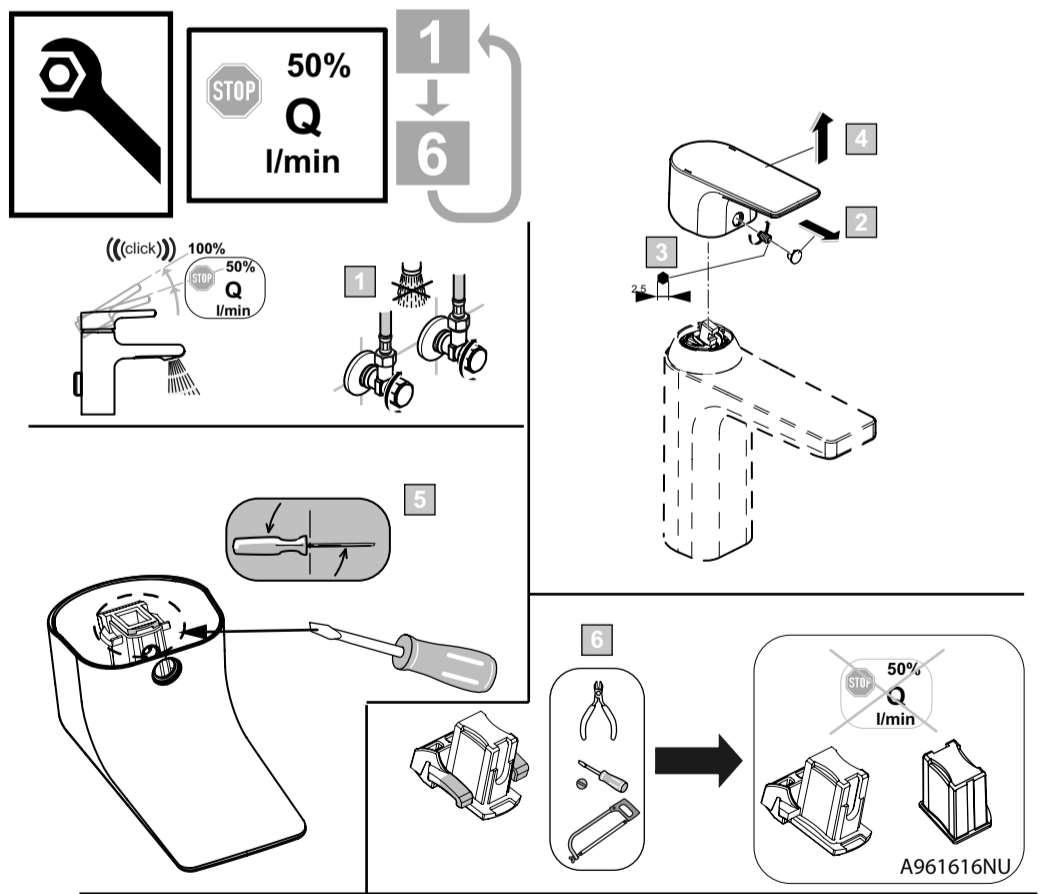

P	bar	0,5	MAX. 10	5	Q (3 bar)
T	°C	MAX. 80	65	40	I/min
					9