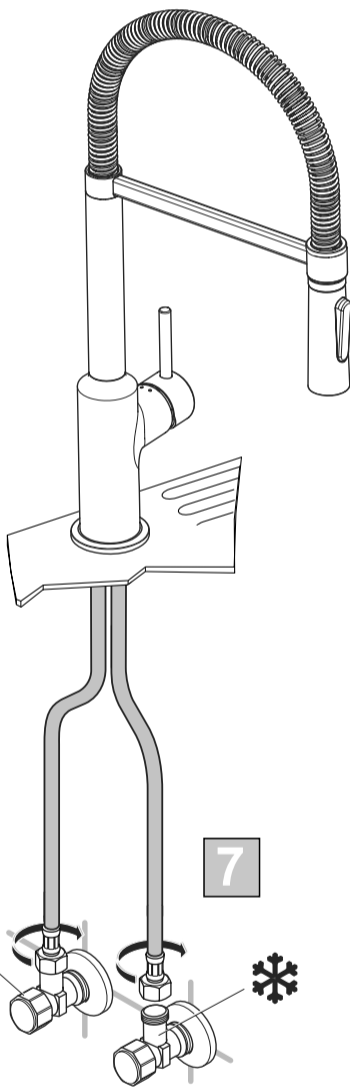

XX = AA, AD,

- 1 - B 961553 XX
- 2 - B 961554 XX
- 3 - B 961555 NU
- 4 - B 961479 NU
- 6 - B 961556 XX
- 7 - B 961557 XX
- 8 - B 961558 NU

Ideal Standard

CERALOOK

01.2021 / B665868

B C302 ..

Ideal Standard International NV
Corporate Village – Gent Building
Da Vincilaan 2
1935 Zaventem
Belgium
<http://www.idealstandardinternational.com>