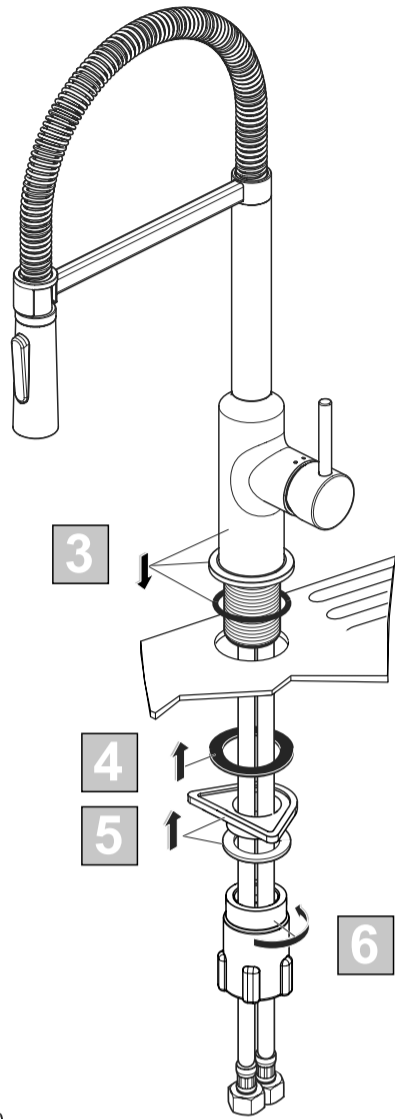

XX = AA, AD,

- 1 - B 961553 XX
- 2 - B 961554 XX
- 3 - B 961555 NU
- 4 - B 961479 NU
- 6 - B 961556 XX
- 7 - B 961557 XX
- 8 - B 961558 NU

Ideal Standard

CERALOOK

01.2021 / B665868

B C302 ..

Ideal Standard International NV
Corporate Village – Gent Building
Da Vincilaan 2
1935 Zaventem
Belgium
<http://www.idealstandardinternational.com>