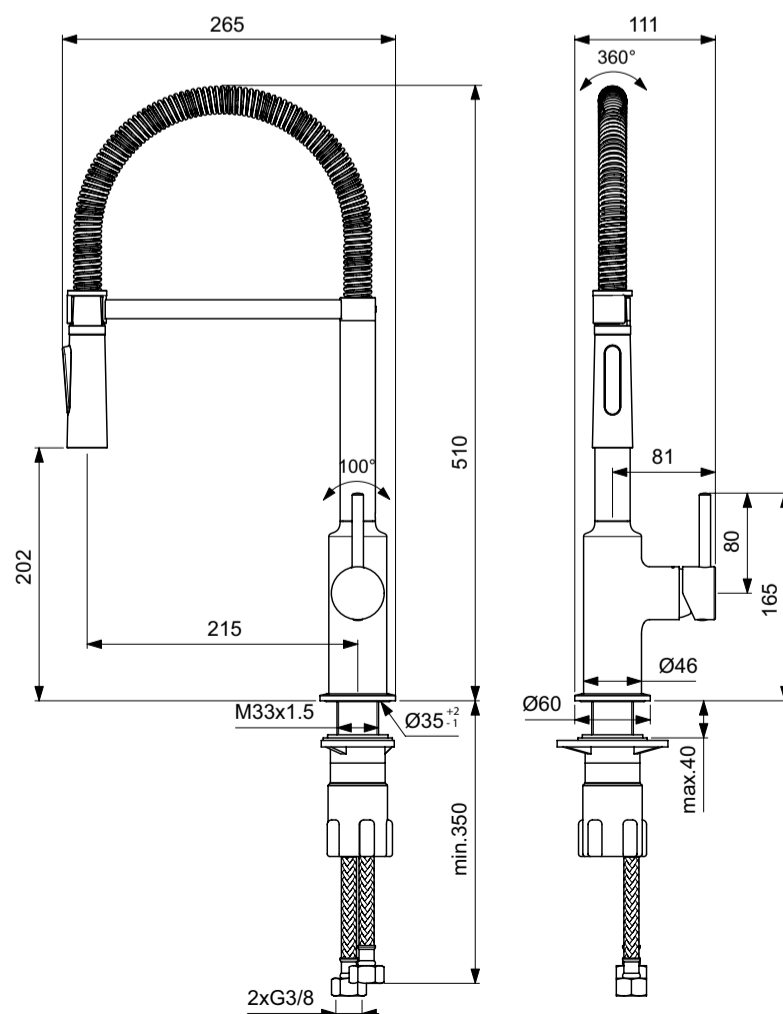

XX = AA, AD,

- 1 - B 961553 XX
- 2 - B 961554 XX
- 3 - B 961555 NU
- 4 - B 961479 NU
- 6 - B 961556 XX
- 7 - B 961557 XX
- 8 - B 961558 NU

Ideal Standard

CERALOOK

01.2021 / B665868

B C302 ..

Ideal Standard International NV
Corporate Village – Gent Building
Da Vincilaan 2
1935 Zaventem
Belgium
<http://www.idealstandardinternational.com>