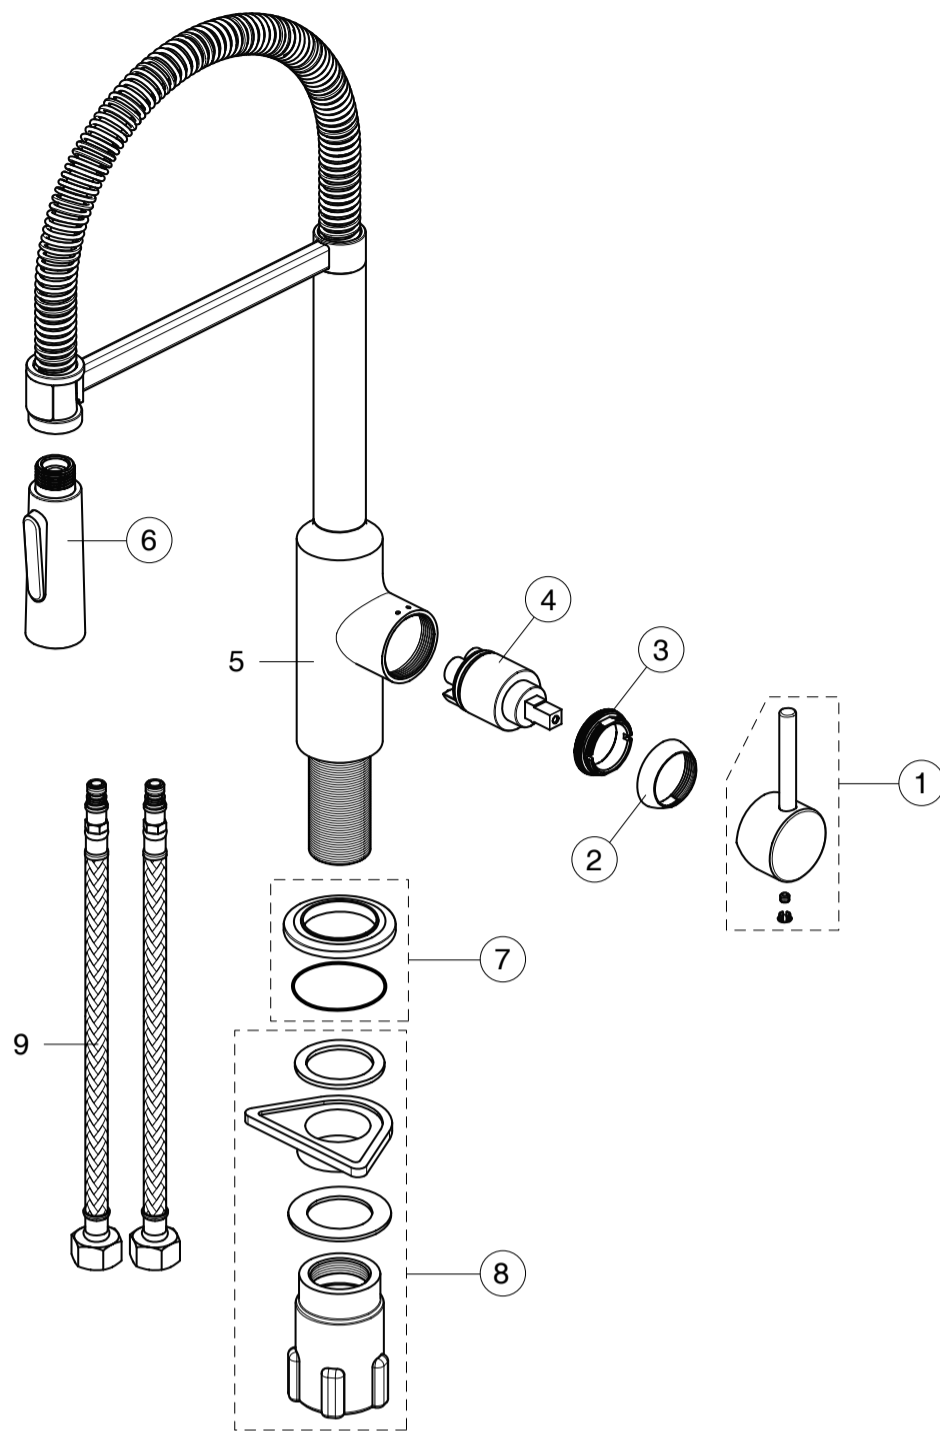

XX = AA, AD,

- 1 - B 961553 XX
- 2 - B 961554 XX
- 3 - B 961555 NU
- 4 - B 961479 NU
- 6 - B 961556 XX
- 7 - B 961557 XX
- 8 - B 961558 NU

Ideal Standard

CERALOOK

01.2021 / B665868

B C302 ..

Ideal Standard International NV
Corporate Village – Gent Building
Da Vincilaan 2
1935 Zaventem
Belgium
<http://www.idealstandardinternational.com>