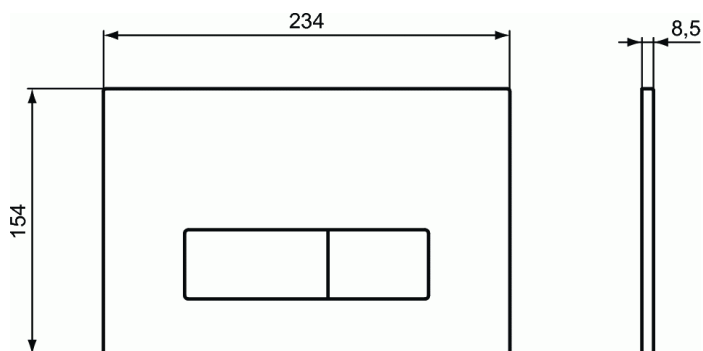

PROSYS

Oleas™ M2 control plate

Oleas™ M2 control plate

Dual flush

Oleas™ M2 mechanical control plate:

- Chrome
- Matt Chrome
- White
- Black

FINISHES*

* AA = Chrome, JG = Matt Chrome, AC = White, A6 = Matt Black