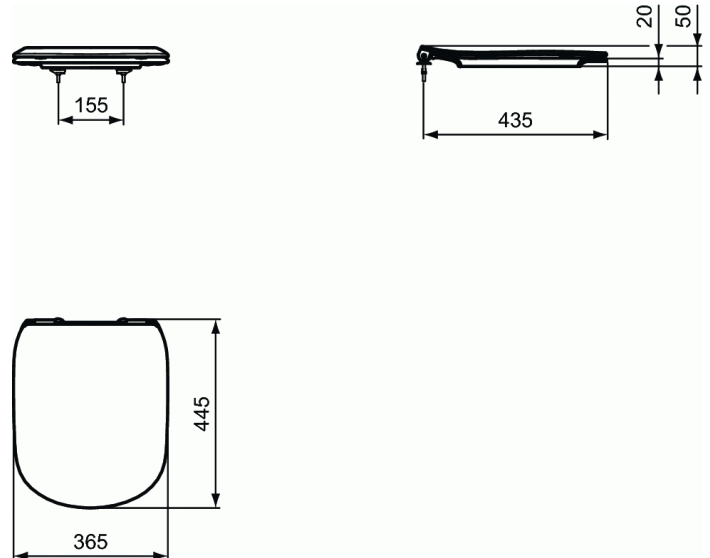

TESI

Seat and cover THIN, SOFT CLOSE

Seat and cover THIN, SOFT CLOSE

Duroplast

SOFT CLOSE with Easy Take Off hinges

FINISHES*

* 01 = Euro White

KEY FEATURES & BENEFITS