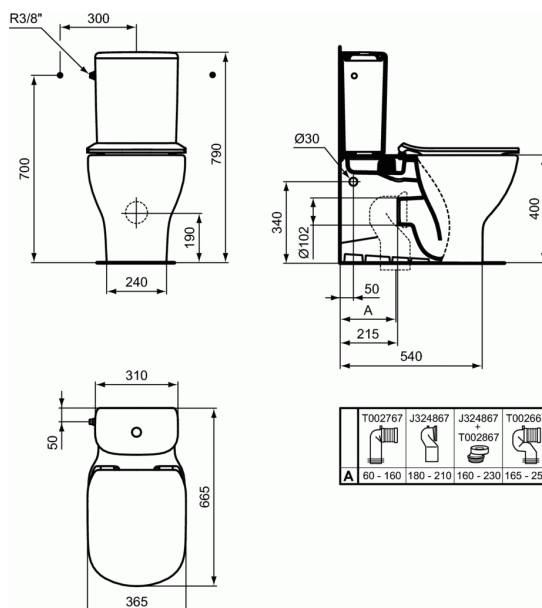

TESI

Floor standing WC bowl BTW for combination - AquaBlade®

Floor standing WC bowl BTW for combination - AquaBlade®

Washdown, back to wall

Horizontal outlet (universal)

Including fixation set TT0257919

In carton box

EN 997

Optional: Outlet bend 90° (in case of vertical installation)

Necessary equipment:

- Toilet cisterns for WC combination, In carton box, 6/3 L dual flush, side inlet, reversible cistern mechanism (T356701) or
- Toilet cisterns for WC combination, In carton box, 4,5/3 L dual flush, bottom inlet (T356801)
- Seat and cover THIN, metal hinges, duroplast (T352801) or
- Seat and cover THIN, SOFT CLOSE with Easy Take Off hinges, duroplast (T352701)

Recommended equipment:

- Outlet bend 90° (vertical) - for 95-210 mm distance (from wall to drainage center) (J324867)
- Outlet bend 90° (vertical) - for 165-250 mm distance (from wall to drainage center) (T002667)
- Outlet bend 90° (vertical) - for 60-160 mm distance (from wall to drainage center) (T002767)
- Eccentric adapter for use in combination with outlet bend 90° J324867 - for 75-230 mm distance (from wall to drainage center) (T002867)