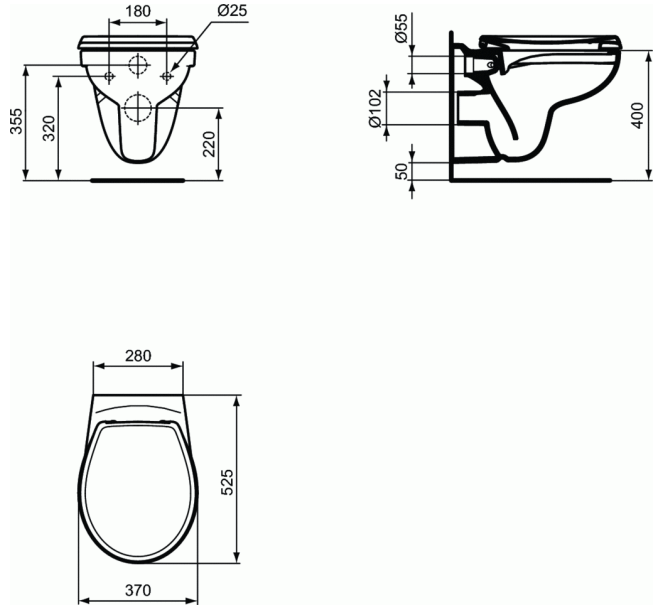

EUROVIT

Wall mounted WC bowl - Rimless

Wall mounted WC bowl - Rimless

Washdown
Loose on pallet
EN 997

Necessary equipment:

- Seat and cover, metal hinges, duroplast (W302601)
- Seat and cover, metal hinges, duroplast (VV300601)
- Seat and cover, SOFT CLOSE metal hinges, duroplast (P518001)
- Seat and cover, SOFT CLOSE hinges, duroplast (W303001)

Recommended equipment:

- Holey restrictor (in case nominal full flush volume is more than 6L up to 9L) (WW965956)

FINISHES*

* 01 = Euro White

KEY FEATURES & BENEFITS