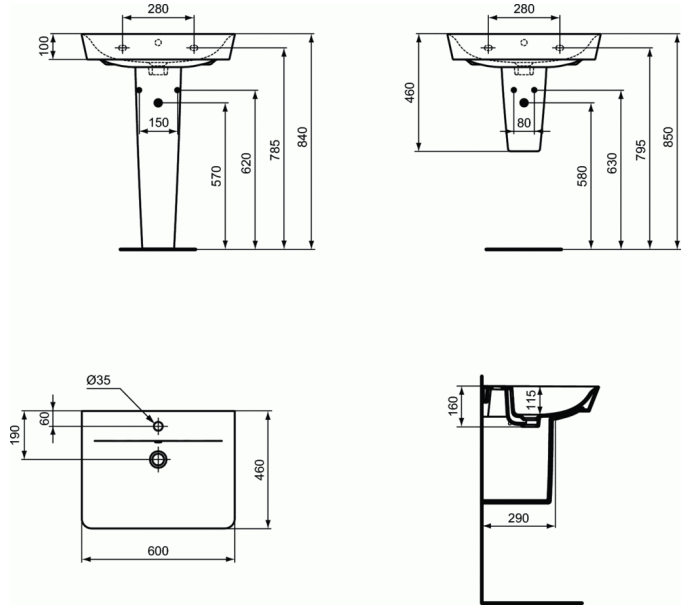

CONNECT AIR Washbasin Cube 60 cm

Washbasin Cube 60 cm

1 central tap hole punched

In carton box

EN 14688

For assembly with pedestal E074901, or semi-pedestal E074801, or Connect Air Cube Basin units, or alone with Design siphon

Optional:

- Pedestal (E074901)
- Semi-pedestal (E074801)
- Recommended fixation set M10 x 140 mm (WW965340)
- Design siphon G1 1/4 (in case of alone basin installation) (E0079AA)
- Design stop angle valve (water connection G1/2, connection with mixer 10 mm/ G3/8) - 1 pc (A3491AA)
- Siphon waste G1 1/4 - tubular type (A2305AA)
- Stop angle valve (water connection G1/2, connection with mixer 10 mm/ G3/8) - 1 pc (B7883AA)
- Escutcheon for siphon G1 1/4 (in case installation with mixer without pop up waste) (B4801AA)