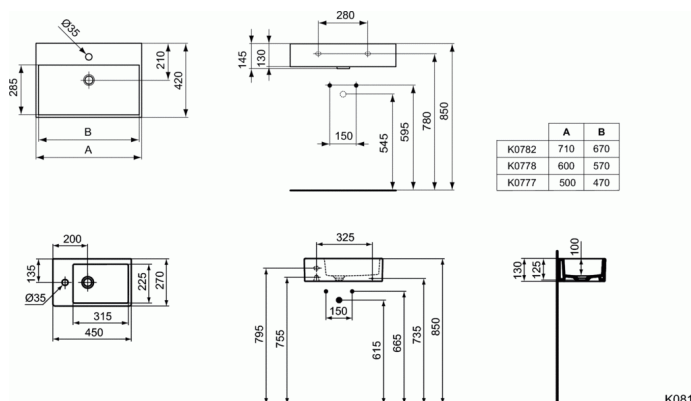

## Washbasin 60 cm

### Washbasin 60 cm

Central tap hole punched and with overflow

In carton box

EN 14688

Including: Furniture cutting template

Recommended equipment:

- Fixation set M10 x 140 mm (WW965340)
- Design siphon G1 1/4 (in case of installation without semi-pedestal and without base cabinet) (E0079AA)
- Design stop angle valve (water connection G1/2, connection with mixer 10 mm/ G3/8) - 1 pc (A3491AA)
- Siphon waste G1 1/4 - tubular type (A2305AA)
- Stop angle valve (water connection G1/2, connection with mixer 10 mm/ G3/8) - 1 pc (B7883AA)
- Escutcheon for siphon G1 1/4 (B4801AA)

### VARIANTS

Washbasin 50 cm

K0777

Washbasin 71 cm

K0782