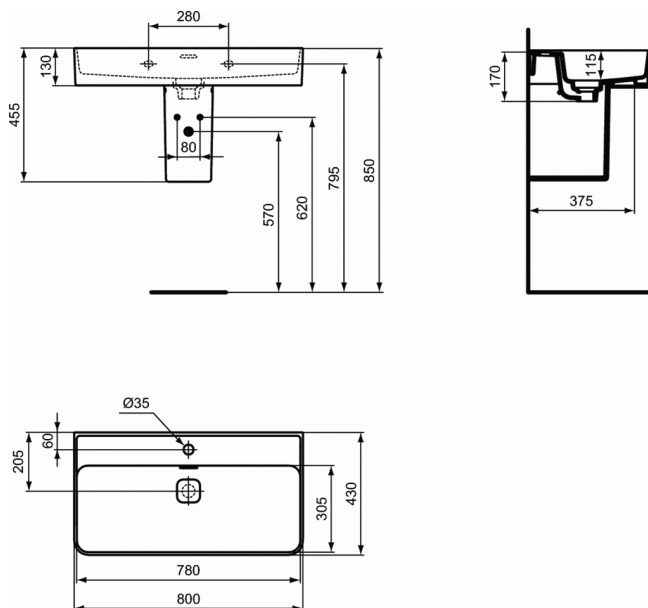

STRADA II Washbasin 80 cm

Washbasin 80 cm

Tap hole punched, with overflow (slotted shape)

Including waste white cover T854601

In carton box

EN 14688

For assembly with semi-pedestal T299601 or alone with siphon

Optional installation with: Click-clack waste with metal cover

T3629AA

Recommended equipment:

- Fixation set M10 x 140 mm (WW965340)
- Semi-pedestal (T299601)
- Design siphon G1 1/4 (in case of installation without semi-pedestal and without base cabinet) (E0079AA)
- Design stop angle valve (water connection G1/2, connection with mixer 10 mm/ G3/8) - 1 pc (A3491AA)
- Siphon waste G1 1/4 - tubular type (A2305AA)
- Stop angle valve (water connection G1/2, connection with mixer 10 mm/ G3/8) - 1pc (B7883AA)
- Escutcheon for siphon G1 1/4 (in case installation with mixer without pop-up waste) (B4801AA)
- Click-clack waste with metal cover (T3629AA)