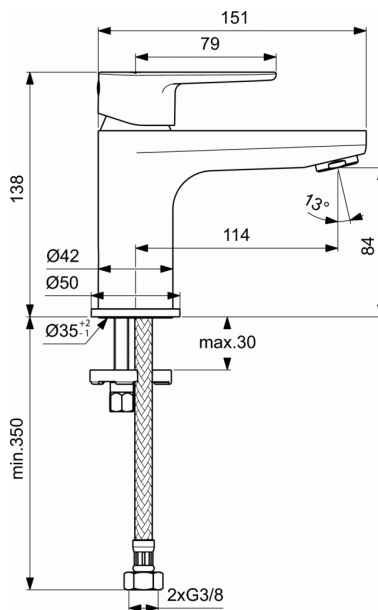

CERAFINE O

One-hole basin mixer H80 without pop-up waste

One-hole basin mixer H80 without pop-up waste

28 mm FirmaFlow® ceramic cartridge with hot water limiter

Metal handle with red and blue color indication

Slim aerator with 5 l/min flow rate limiter

Decorative rosette part of the body (one piece)

Easy-Fix system for installation

Flexible hoses G3/8" for water supply system connection

Comply with EN817

FINISHES*