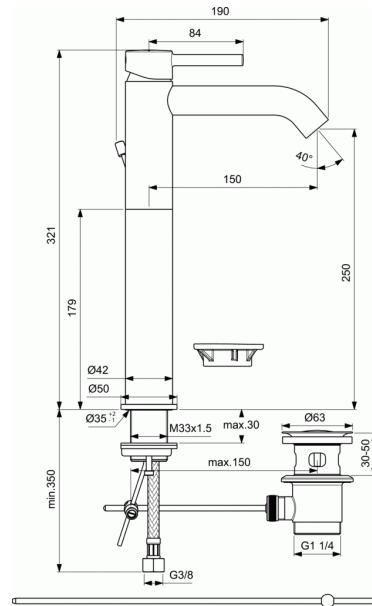

CERALINE

One-hole Vessel basin mixer

One-hole Vessel basin mixer

- 35 mm ceramic cartridge with hot water limiter
- Metal handle with red and blue colour indication
- Cache aerator with 5 l/min flow rate limiter
- Metal pop-up waste
- Easy-Fix fixation
- Flexible hoses G3/8" for water supply
- Comply with EN817