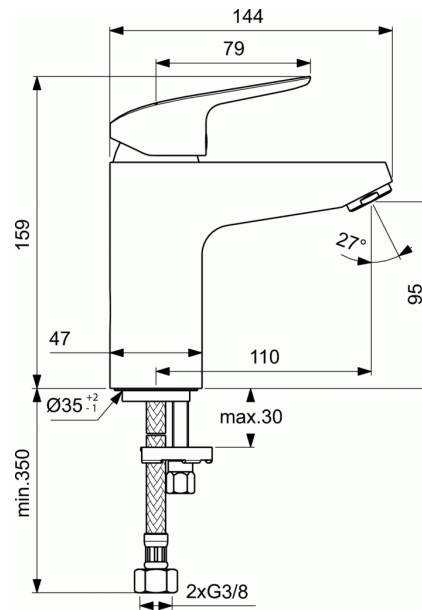

CERAFLEX

One-hole basin mixer Grande

One-hole basin mixer Grande

- 38 mm cartridge FirmaFlow® with hot water limiter
- Brass cast body
- Metal handle with red and blue colour indication - printed on handle
- Slim Perlator aerator with 5 l/min flow rate limiter
- Flexible hoses G3/8" for water supply system connection
- Easy-Fix system for installation
- Comply with EN817