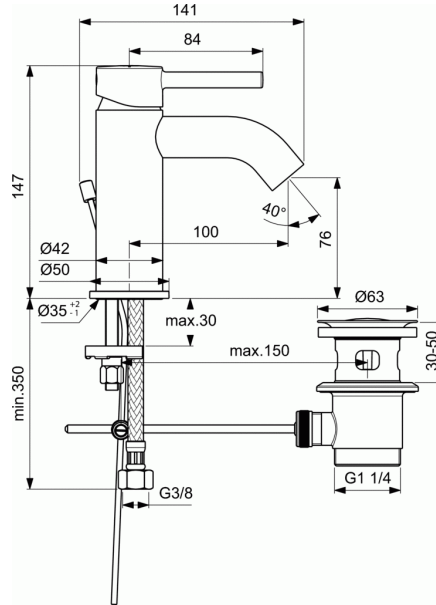

CERALINE

One-hole basin mixer

One-hole basin mixer

- 35 mm ceramic cartridge with hot water limiter
- Metal handle with red and blue colour indication
- Cache aerator with 5 l/min flow rate limiter
- Metal pop-up waste
- Easy-Fix fixation
- Flexible hoses G3/8" for water supply
- Comply with EN817