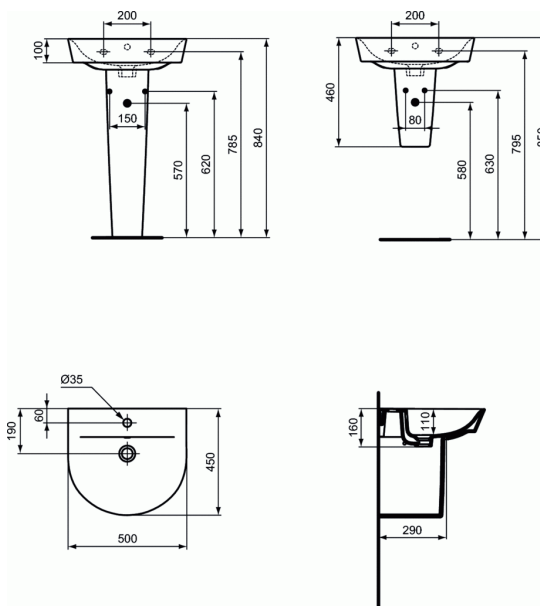

CONNECT AIR Washbasin Arc 50 cm

Washbasin Arc 50 cm

1 central tap hole punched

In carton box

EN 14688

For assembly with pedestal E074901, or semi-pedestal E074801, or alone with Design siphon

Recommended equipment:

- Pedestal (E074901)
- Semi-pedestal (E074801)
- Recommended fixation set M10 x 140 mm (WW965340)
- Design siphon G1 1/4 (in case of alone basin installation) (E0079AA)
- Design stop angle valve (water connection G1/2, connection with mixer 10 mm/ G3/8) - 1 pc (A3491AA)
- Siphon waste G1 1/4 - tubular type (A2305AA)
- Stop angle valve (water connection G1/2, connection with mixer 10 mm/ G3/8) - 1 pc (B7883AA)
- Escutcheon for siphon G1 1/4 (in case installation with mixer without pop up waste) (B4801AA)