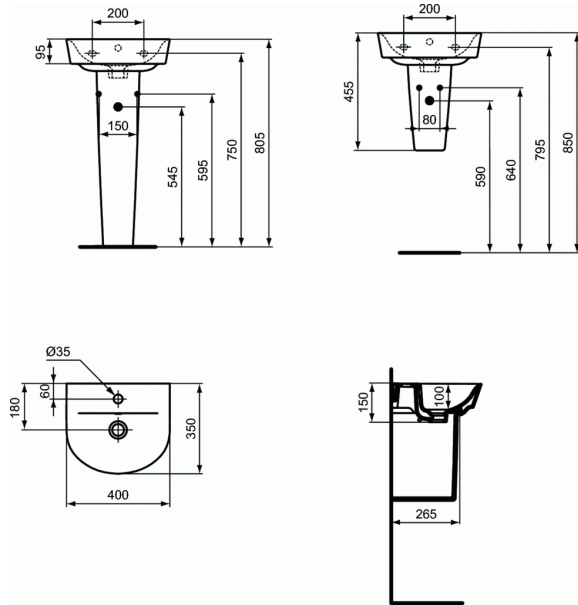

### Handwash basin Arc 40 cm

#### Handwash basin Arc 40 cm

1 central tap hole punched

In carton box

EN 14688

For assembly with pedestal small E034601, or semi-pedestal small E034501, or alone with Design siphon

Recommended equipment:

- Pedestal small (E034601)
- Semi-pedestal small (E034501)
- Recommended fixation set M8 x 90 mm (K714467)
- Design siphon G1 1/4 (in case of alone basin installation) (E0079AA)
- Design stop angle valve (water connection G1/2, connection with mixer 10 mm/ G3/8) - 1 pc (A3491AA)
- Siphon waste G1 1/4 - tubular type (A2305AA)
- Stop angle valve (water connection G1/2, connection with mixer 10 mm/ G3/8) - 1 pc (B7883AA)
- Escutcheon for siphon G1 1/4 (in case installation with mixer without pop up waste) (B4801AA)