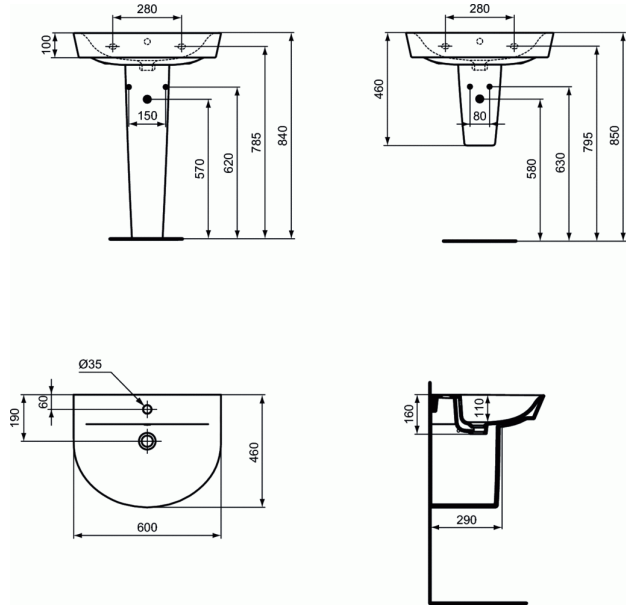

CONNECT AIR Washbasin Arc 60 cm

Washbasin Arc 60 cm

1 central tap hole punched

In carton box

EN 14688

For assembly with pedestal E074901, or semi-pedestal E074801, or alone with Design siphon

Recommended equipment:

- Pedestal (E074901)
- Semi-pedestal (E074801)
- Recommended fixation set M10 x 140 mm (WW965340)
- Design siphon G1 1/4 (in case of alone basin installation) (E0079AA)
- Design stop angle valve (water connection G1/2, connection with mixer 10 mm/ G3/8) - 1 pc (A3491AA)
- Siphon waste G1 1/4 - tubular type (A2305AA)
- Stop angle valve (water connection G1/2, connection with mixer 10 mm/ G3/8) - 1 pc (B7883AA)
- Escutcheon for siphon G1 1/4 (in case installation with mixer without pop up waste) (B4801AA)