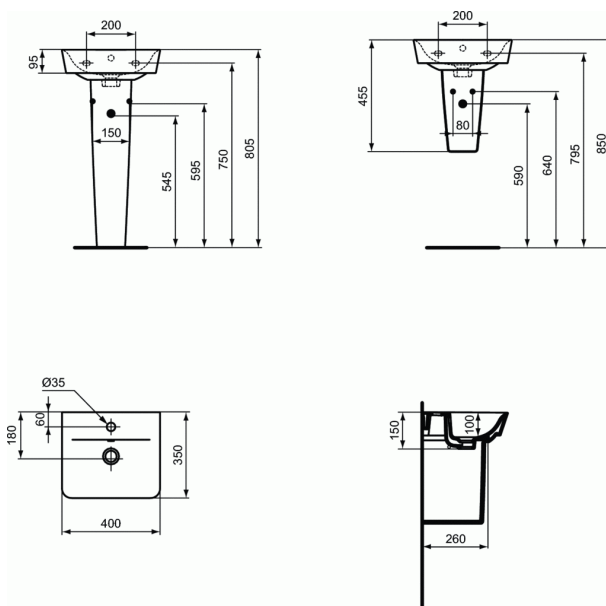

CONNECT AIR Handwash basin Cube 40 cm

Handwash basin Cube 40 cm

1 central tap hole punched

In carton box

EN 14688

For assembly with pedestal small E034601, or semi-pedestal small E034501, or alone with Design siphon

Optional:

- Pedestal small (E034601)
- Semi-pedestal small (E034501)
- Recommended fixation set M8 x 90 mm (K714467)
- Design siphon G1 1/4 (in case of alone basin installation) (E0079AA)
- Design stop angle valve (water connection G1/2, connection with mixer 10 mm/ G3/8) - 1 pc (A3491AA)
- Siphon waste G1 1/4 - tubular type (A2305AA)
- Stop angle valve (water connection G1/2, connection with mixer 10 mm/ G3/8) - 1 pc (B7883AA)
- Escutcheon for siphon G1 1/4 (in case installation with mixer without pop up waste) (B4801AA)