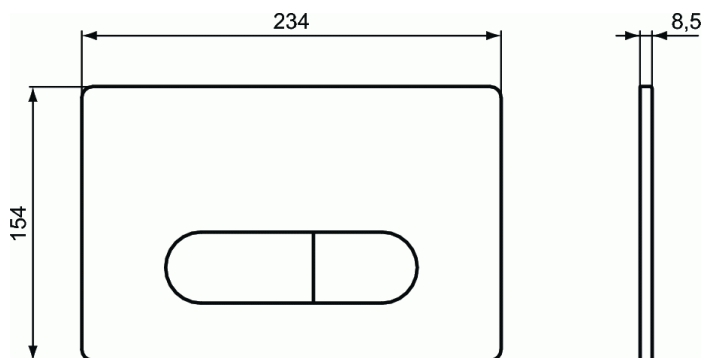

### Oleas™ M1 control plate

Dual flush

Oleas™ M1 mechanical control plate:

- Chrome
- Matt Chrome
- White
- Black