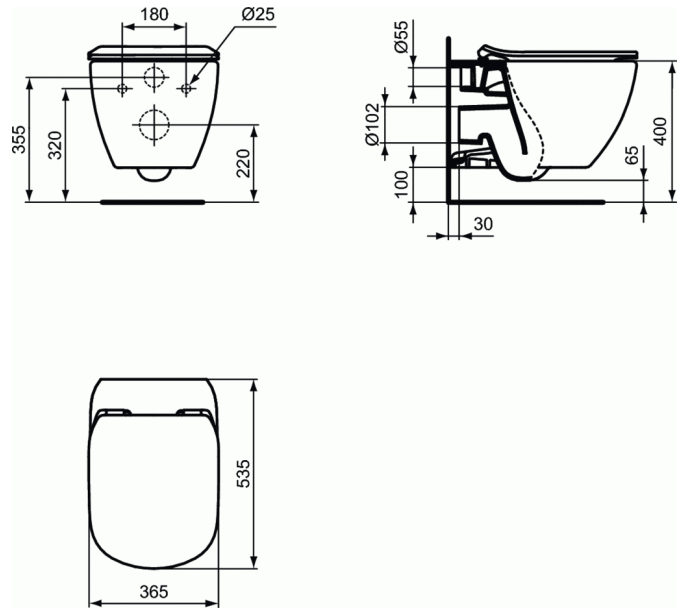

TESI

Wall mounted bowl - AquaBlade®

Wall mounted bowl - AquaBlade®

Washdown

In carton box

EN 997

Including fixation kit TT0299598 (for fully hidden attachment - no lateral holes)

Note: AquaBlade® WCs installation with pressure flush valve is not recommended!

Necessary equipment:

- Seat and cover THIN, metal hinges, duroplast (T352801)
- Seat and cover THIN, SOFT CLOSE with Easy Take Off hinges, duroplast (T352701)

Recommended equipment:

- Holey restrictor (in case nominal full flush volume is more than 6L up to 9L) (WW965956)