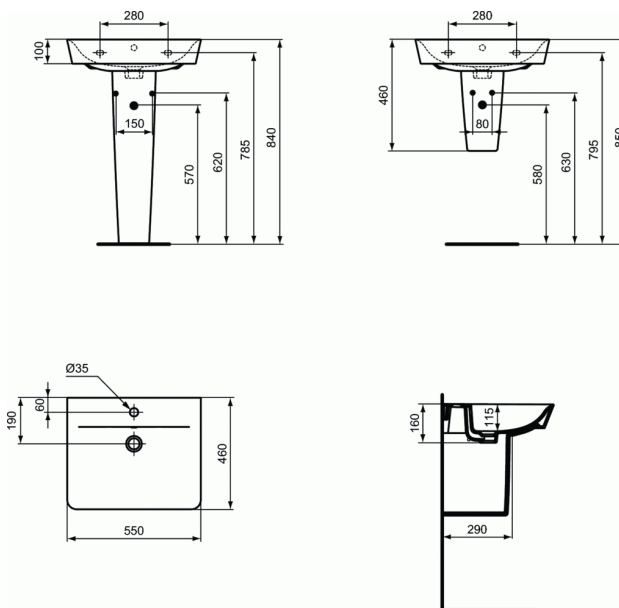

CONNECT AIR Washbasin Cube 55 cm

Washbasin Cube 55 cm

1 central tap hole punched

In carton box

EN 14688

For assembly with pedestal E074901, or semi-pedestal E074801, or Connect Air Cube Basin units, or alone with Design siphon

Optional:

- Pedestal (E074901)
- Semi-pedestal (E074801)
- Recommended fixation set M10 x 140 mm (WW965340)
- Design siphon G1 1/4 (in case of alone basin installation) (E0079AA)
- Design stop angle valve (water connection G1/2, connection with mixer 10 mm/ G3/8) - 1 pc (A3491AA)
- Siphon waste G1 1/4 - tubular type (A2305AA)
- Stop angle valve (water connection G1/2, connection with mixer 10 mm/ G3/8) - 1 pc (B7883AA)
- Escutcheon for siphon G1 1/4 (in case installation with mixer without pop up waste) (B4801AA)