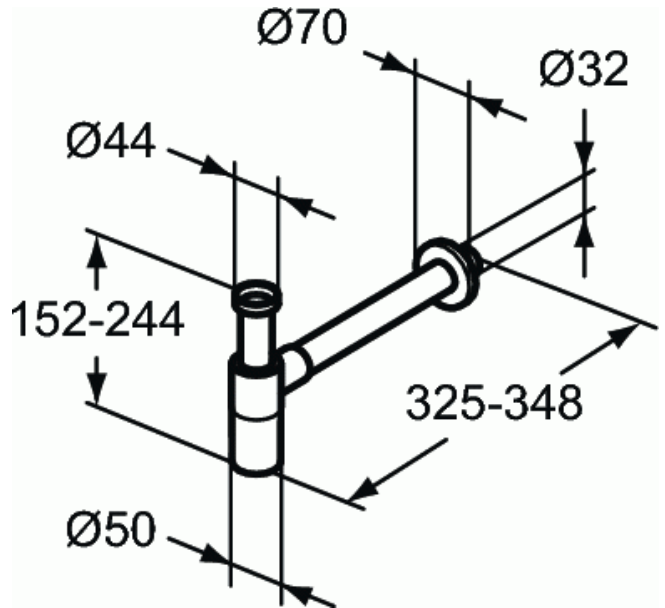

IPALYSS

Design siphons G1 1/4

Design siphons G1 1/4
Design siphons G1 1/4 for basins

FINISHES*

* A2 = Brushed Gold, GN = Silver Storm, A5 = Magnetic Grey, XG = Silk Black (Matt Black)