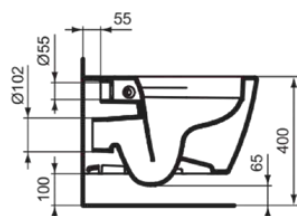

CONNECT

E817401

CONNECT | Wall-hung bowl 360x550x335 mm in white glossy finish, CL1 full flush 4.5 - 6 l/min, horizontal outlet | CL1

Image & drawing

General information

Product type:	Toileting
Sub product type:	Wall-hung bowl
Brand:	Ideal Standard
Suite name:	CONNECT
Designer:	Studio Levien
Colour:	01 - White Glossy
Surface finish effect:	glossy
Height (mm):	335
Width (mm):	360
Length / Projection (mm):	550
Fixing method:	Fixing bolts
Net weight (kg):	20.40
EAN code:	5017830470656

Features

CL1	CL1: 4.5 - 6 l/min
-----	--------------------

Downloads

- [EPD](#)
- [Installation Guide](#)
- [Spare Parts List](#)

Product standard & certifications

Additional standards:	EN 997
DoP classification:	CL1-6A/5A

Product specifications

CL1 full flush max. (l):	6
CL1 full flush min. (l):	4.5
Children's model:	No
Colour code:	01
Colour description:	white glossy
Concealed fixing:	No
Type of flushing:	Washdown
Disabled model:	No
Material:	Ceramic
Material quality:	Vitreous china
Outlet location:	Middle
Outlet orientation:	Horizontal
Outlet visibility:	Concealed
PVD technology:	No
Position of water supply:	Rear
Raised model:	No
Surface finish effect:	glossy

CONNECT

E817401

CONNECT | Wall-hung bowl 360x550x335 mm in white glossy finish, CL1 full flush 4.5 - 6 l/min, horizontal outlet | CL1

Product specifications

Type of water supply:	Concealed
With bidet function:	No
With hygienic recess / fixed toilet seat:	No
With stench extraction:	No
Fixing method:	Fixing bolts
Mounting method:	Wall