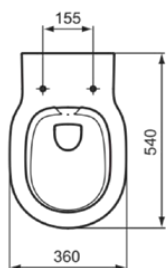

CONNECT

E817401

CONNECT | Wall-hung bowl 360x550x335 mm in white glossy finish, CL1 full flush 4.5 - 6 l/min, horizontal outlet | CL1

Image & drawing

General information

Product type:	Toileting
Sub product type:	Wall-hung bowl
Brand:	Ideal Standard
Suite name:	CONNECT
Designer:	Studio Levien
Colour:	01 - White Glossy
Surface finish effect:	glossy
Height (mm):	335
Width (mm):	360
Length / Projection (mm):	550
Fixing method:	Fixing bolts
Net weight (kg):	20.40
EAN code:	5017830470656

Features

CL1	CL1: 4.5 - 6 l/min
-----	--------------------

Downloads

- [EPD](#)
- [Installation Guide](#)
- [Spare Parts List](#)

Product standard & certifications

Additional standards:	EN 997
DoP classification:	CL1-6A/5A

Product specifications

CL1 full flush max. (l):	6
CL1 full flush min. (l):	4.5
Children's model:	No
Colour code:	01
Colour description:	white glossy
Concealed fixing:	No
Type of flushing:	Washdown
Disabled model:	No
Material:	Ceramic
Material quality:	Vitreous china
Outlet location:	Middle
Outlet orientation:	Horizontal
Outlet visibility:	Concealed
PVD technology:	No
Position of water supply:	Rear
Raised model:	No
Surface finish effect:	glossy

CONNECT

E817401

CONNECT | Wall-hung bowl 360x550x335 mm in white glossy finish, CL1 full flush 4.5 - 6 l/min, horizontal outlet | CL1

Product specifications

Type of water supply:	Concealed
With bidet function:	No
With hygienic recess / fixed toilet seat:	No
With stench extraction:	No
Fixing method:	Fixing bolts
Mounting method:	Wall