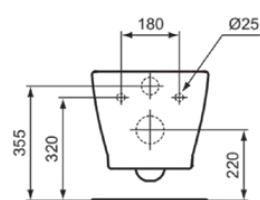

CONNECT

E817401

CONNECT | Wall-hung bowl 360x550x335 mm in white glossy finish, CL1 full flush 4.5 - 6 l/min, horizontal outlet | CL1

Image & drawing

General information

Product type:	Toileting
Sub product type:	Wall-hung bowl
Brand:	Ideal Standard
Suite name:	CONNECT
Designer:	Studio Levien
Colour:	01 - White Glossy
Surface finish effect:	glossy
Height (mm):	335
Width (mm):	360
Length / Projection (mm):	550
Fixing method:	Fixing bolts
Net weight (kg):	20.40
EAN code:	5017830470656

Features

CL1	CL1: 4.5 - 6 l/min
-----	--------------------

Downloads

- [EPD](#)
- [Installation Guide](#)
- [Spare Parts List](#)

Product standard & certifications

Additional standards:	EN 997
DoP classification:	CL1-6A/5A

Product specifications

CL1 full flush max. (l):	6
CL1 full flush min. (l):	4.5
Children's model:	No
Colour code:	01
Colour description:	white glossy
Concealed fixing:	No
Type of flushing:	Washdown
Disabled model:	No
Material:	Ceramic
Material quality:	Vitreous china
Outlet location:	Middle
Outlet orientation:	Horizontal
Outlet visibility:	Concealed
PVD technology:	No
Position of water supply:	Rear
Raised model:	No
Surface finish effect:	glossy

CONNECT

E817401

CONNECT | Wall-hung bowl 360x550x335 mm in white glossy finish, CL1 full flush 4.5 - 6 l/min, horizontal outlet | CL1

Product specifications

Type of water supply:	Concealed
With bidet function:	No
With hygienic recess / fixed toilet seat:	No
With stench extraction:	No
Fixing method:	Fixing bolts
Mounting method:	Wall