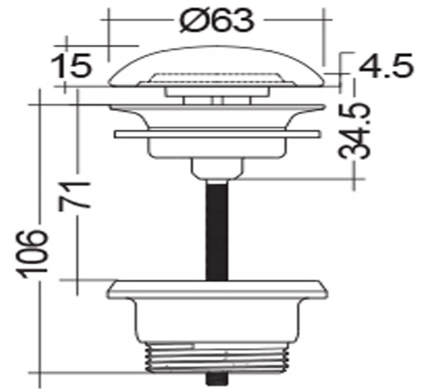

# RAK-DUO - DUO000503A - MATT GREY

Click Clack Wastes Matt Grey

**RAK**  
CERAMICS

## TECHNICAL SPECIFICATIONS

Suite:	RAK-DUO
Type:	Wastes
Dimensions:	0 x 42 mm
Color:	MATT GREY - 503
Code:	

Dimensions: All dimensions in mm. Tolerance of vitreous china & fireclay items:  $\pm 5\%$  for below 200mm and  $\pm 3\%$  for above 200mm; for all other items tolerance  $\pm 1\%$ . Note: Due to a continuing development program to improve design and performance, the manufacturer reserves all rights to vary specifications without prior information. Please note accessories are for photographic use only.